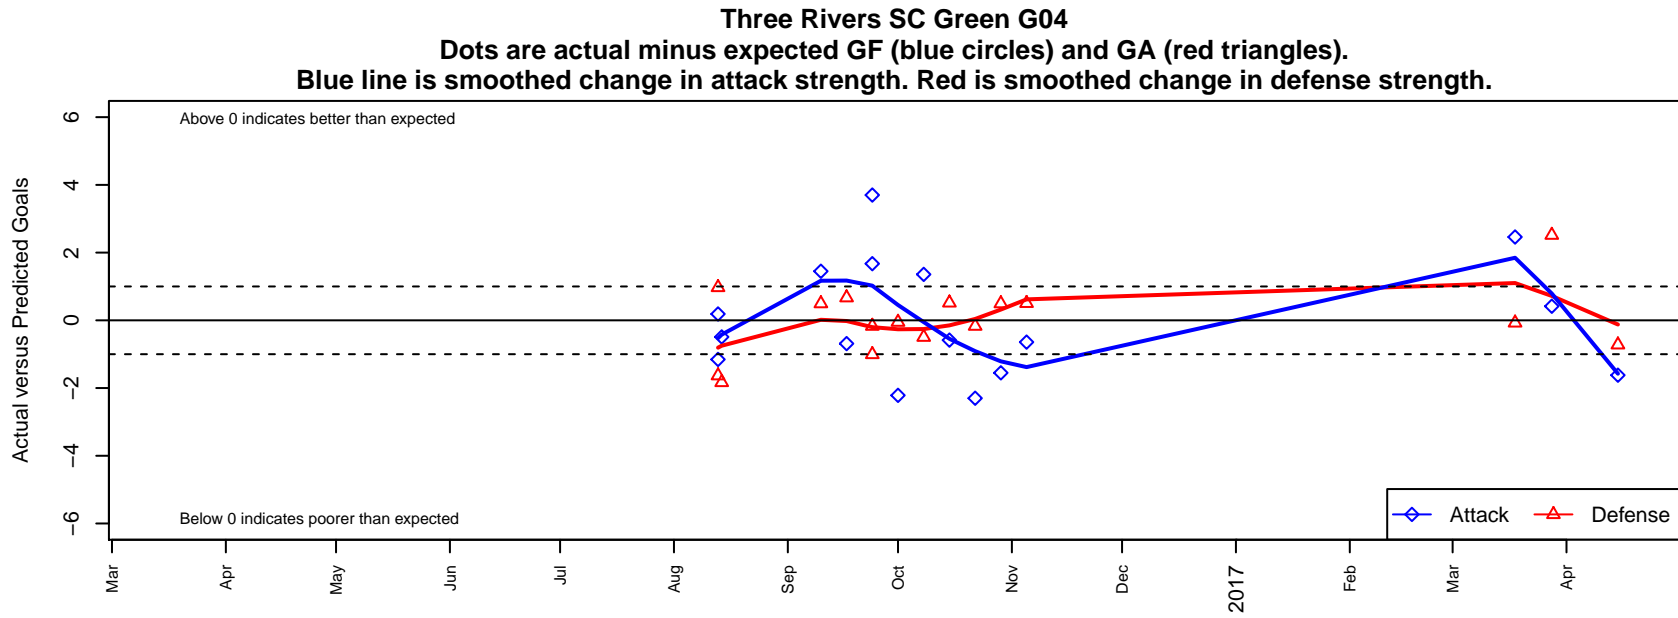

**attack and defense variance (black dot)
relative to other teams
and top 10 in region**

**attack and defense rating
relative to others at age
and all opponents in last 13 months**

Three Rivers SC Green G04

Three Rivers SC
Pasco, WA
G04 total strength=738
attack=1.05 defense=0.62
fall league = PSPL–Inland Copa 1 South U13
spr league = Spr PSPL–Inland Copa Classic U

alt names used:
THREE RIVERS G04 GREEN (WA)
Three Rivers Soccer Club 3rsc G04 pspl Green
Three Rivers Soccer Club pspl G04 Green

Venues played:
2016 Les Schwab NW Cup G U13
2016 PSPL–Inland Copa 1 South U13
2016 Spr PSPL–Inland Copa Classic U13