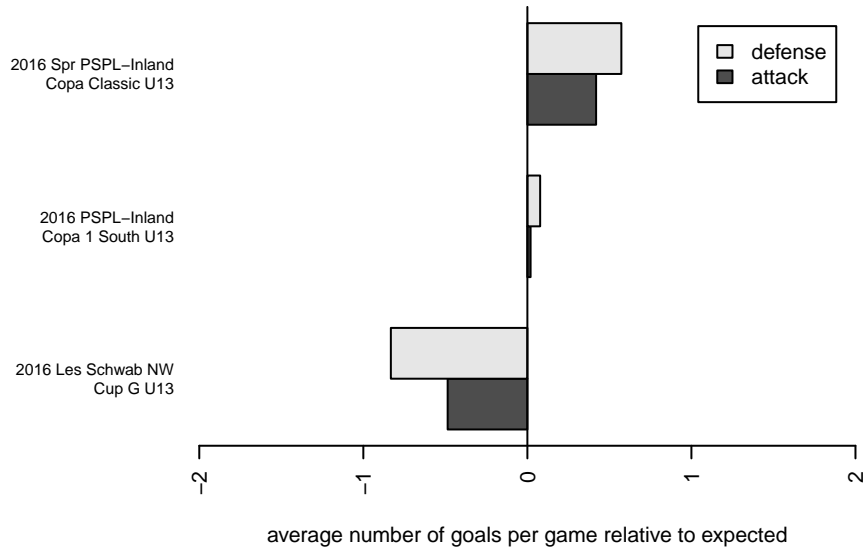

Performance relative to 13 month average