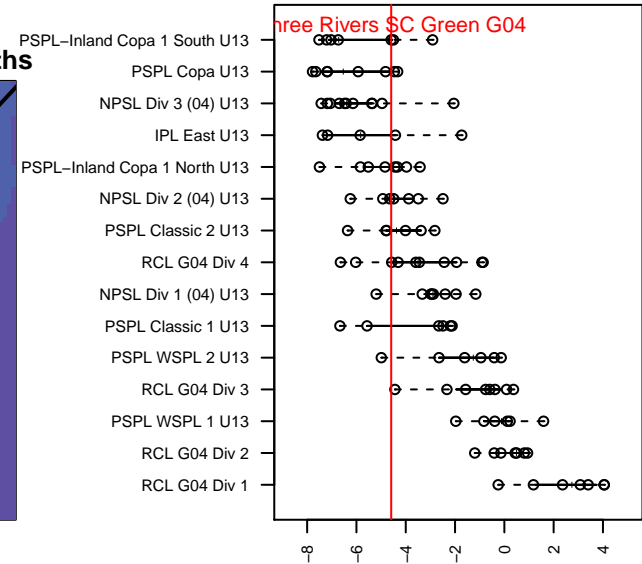

**attack and defense rating
relative to others at age
and all opponents in last 13 months**